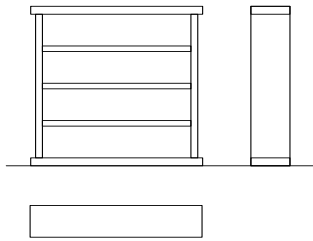

- Bookcase with the following elements:
- 1 partition GN8001/D in metallic finishing
 - 2 partitions GN8001/E in marble
 - 1 storage element GN8001/B

- Libreria con i seguenti elementi:
- 1 divisorio GN8001/D in finitura metallizzata
 - 2 divisori GN8001/E in marmo
 - 1 elemento contenitore GN8001/B

cm. 176×40×201H

GN8000/B

- Bookcase with the following elements:
- 2 partitions GN8001/D in metallic finishing
 - 1 partition GN8001/E in marble
 - 1 storage element GN8001/A

- Libreria con i seguenti elementi:
- 2 divisori GN8001/D in finitura metallizzata
 - 1 divisorio GN8001/E in marmo
 - 1 elemento contenitore GN8001/A

cm. 176×40×201H

GN8000

Wooden bookcase

Libreria in legno

cm. 176×40×201H

GN8001/C, GN8001/D, GN8001/E

Vertical partition
available in wood, in metallic finishing and in marble.

Divisorio verticale
disponibile in legno, in finitura metallizzata e in marmo.