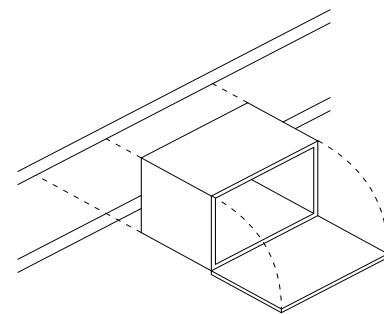

cm. 35×5×40H

GN8001/A

Storage element with folding door covered with leather

Elemento contenitore con anta a ribalta rivestito in pelle

cm. 40×38×40H

GN8001/B

Storage element with folding door covered with leather

Elemento contenitore con anta a ribalta rivestito in pelle

cm. 60×38×40H