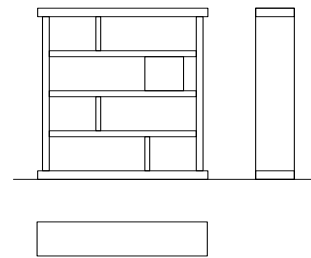

GN8000/B

1. Bookcase with the following elements:
2. 2 partitions GN8001/D in metallic finishing
   - 1 partition GN8001/E in marble
   - 1 storage element GN8001/A

1. Libreria con i seguenti elementi:
2. 2 divisori GN8001/D in finitura metallizzata
   - 1 divisorio GN8001/E in marmo
   - 1 elemento contenitore GN8001/A

cm. 176×40×201H