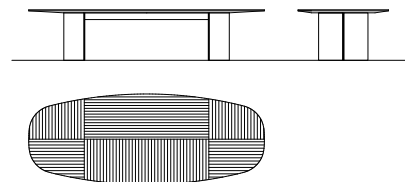

EN

Table in grey eucalyptus or green ebony with chessboard veneer, veneered legs with profiles in painted metal.

Top in mdf veneered on the top and on the profiles, lower face lacquered in relation to the veneer, legs in veneered mdf with external profiles with inserts in steel.

IT

Tavolo in eucalipto grigio o ebano green con impiallacciatura a scacchiera, gambe impiallacciate con profili in metallo verniciato.

Piano in mdf impiallacciato sul piano e sui fili, faccia inferiore laccata in relazione all'essenza, gambe in mdf impiallacciate con fili esterni con inserti in acciaio.

GN8011/240
cm. 240×120×75H

GN8011/350
cm. 350×130×75H

Available wood finishings:

MI-F01 polished green ebony
MI-F02 satinized green ebony
MI-F30 polished light grey eucalyptus
MI-F31 satinized light grey eucalyptus
MI-F32 polished dark grey eucalyptus
MI-F33 satinized dark grey eucalyptus