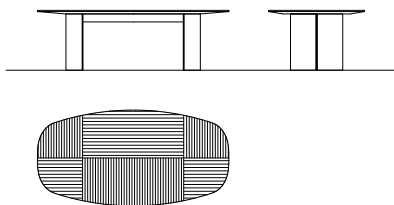

EN

Table in grey eucalyptus or green ebony with chessboard veneer, veneered legs with profiles in painted metal.

Top in mdf veneered on the top and on the profiles, lower face lacquered in relation to the veneer, legs in veneered mdf with external profiles with inserts in steel.

IT

Tavolo in eucalipto grigio o ebano green con impiallacciatura a scacchiera, gambe impiallacciate con profili in metallo verniciato.

Piano in mdf impiallacciato sul piano e sui fili, faccia inferiore laccata in relazione all'essenza, gambe in mdf impiallacciate con fili esterni con inserti in acciaio.

GN8011/240
cm. 240×120×75H

GN8011/350
cm. 350×130×75H

Available wood finishings:

MI-F01 polished green ebony
MI-F02 satinized green ebony
MI-F30 polished light grey eucalyptus
MI-F31 satinized light grey eucalyptus
MI-F32 polished dark grey eucalyptus
MI-F33 satinized dark grey eucalyptus