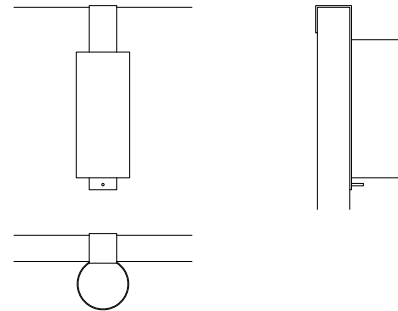

GN8090/180

Headboard with inclined side parts
 Suitable for mattress cm. 180×200
 Testata letto con parti laterali inclinate
 Adatto per materasso cm. 180×200
 cm. 430×48×122H

GN8090/200

Headboard with inclined side parts
 Suitable for mattress cm. 200×200
 Testata letto con parti laterali inclinate
 Adatto per materasso cm. 200×200
 cm. 450×48×122H

GN8091/160

Headboard without inclined side parts
 Suitable for mattress cm. 160×200
 Testata letto senza parti laterali inclinate
 Adatto per materasso cm. 160×200
 cm. 320×8×122H

GN8091/180

Headboard without inclined side parts
 Suitable for mattress cm. 180×200
 Testata letto senza parti laterali inclinate
 Adatto per materasso cm. 180×200
 cm. 340×8×122H

GN8091/200

Headboard without inclined side parts
 Suitable for mattress cm. 200×200
 Testata letto senza parti laterali inclinate
 Adatto per materasso cm. 200×200
 cm. 360×8×122H

GN8092/160

Upholstered sommier complete with slatted base
Sommier imbottito completo di rete a doghe
cm. 160×200

GN8092/180

Upholstered sommier complete with slatted base
Sommier imbottito completo di rete a doghe
cm. 180×200

GN8092/200

Upholstered sommier complete with slatted base
Sommier imbottito completo di rete a doghe
cm. 200×200