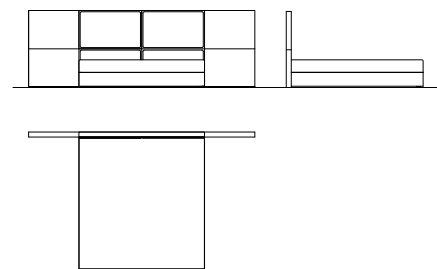

Finiture metallizzate disponibili:

MI-F50 bronzato
MI-F51 peltro
MI-F52 cromo nero

Rivestimenti disponibili:

tutti i tessuti e le pelli tranne galouchat

GN8090/160

Headboard with inclined side parts
 Suitable for mattress cm. 160×200
 Testata letto con parti laterali inclinate
 Adatto per materasso cm. 160×200
 cm. 410×48×122H

GN8090/180

Headboard with inclined side parts
 Suitable for mattress cm. 180×200
 Testata letto con parti laterali inclinate
 Adatto per materasso cm. 180×200
 cm. 430×48×122H

GN8090/200

Headboard with inclined side parts
 Suitable for mattress cm. 200×200
 Testata letto con parti laterali inclinate
 Adatto per materasso cm. 200×200
 cm. 450×48×122H

GN8091/160

Headboard without inclined side parts
 Suitable for mattress cm. 160×200
 Testata letto senza parti laterali inclinate
 Adatto per materasso cm. 160×200
 cm. 320×8×122H

GN8091/180

Headboard without inclined side parts
 Suitable for mattress cm. 180×200
 Testata letto senza parti laterali inclinate
 Adatto per materasso cm. 180×200
 cm. 340×8×122H

GN8091/200

Headboard without inclined side parts
 Suitable for mattress cm. 200×200
 Testata letto senza parti laterali inclinate
 Adatto per materasso cm. 200×200
 cm. 360×8×122H

GN8092/160

Upholstered sommier complete with slatted base
Sommier imbottito completo di rete a doghe
cm. 160×200