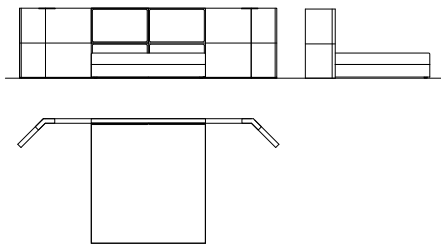

Finiture metallizzate disponibili:

MI-F50 bronzato
MI-F51 peltro
MI-F52 cromo nero

Rivestimenti disponibili:

tutti i tessuti e le pelli tranne galouchat

GN8090/160

Headboard with inclined side parts
 Suitable for mattress cm. 160×200
 Testata letto con parti laterali inclinate
 Adatto per materasso cm. 160×200
 cm. 410×48×122H

GN8090/180

Headboard with inclined side parts
 Suitable for mattress cm. 180×200
 Testata letto con parti laterali inclinate
 Adatto per materasso cm. 180×200
 cm. 430×48×122H

GN8090/200

Headboard with inclined side parts
 Suitable for mattress cm. 200×200
 Testata letto con parti laterali inclinate
 Adatto per materasso cm. 200×200
 cm. 450×48×122H

GN8091/160

Headboard without inclined side parts
 Suitable for mattress cm. 160×200
 Testata letto senza parti laterali inclinate
 Adatto per materasso cm. 160×200
 cm. 320×8×122H

GN8091/180

Headboard without inclined side parts
 Suitable for mattress cm. 180×200
 Testata letto senza parti laterali inclinate
 Adatto per materasso cm. 180×200
 cm. 340×8×122H

GN8091/200

Headboard without inclined side parts
 Suitable for mattress cm. 200×200
 Testata letto senza parti laterali inclinate
 Adatto per materasso cm. 200×200
 cm. 360×8×122H

GN8092/160

Upholstered sommier complete with slatted base
Sommier imbottito completo di rete a doghe
cm. 160×200