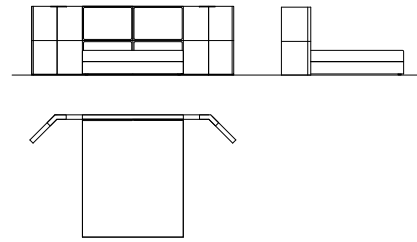

Finiture metallizzate disponibili:

MI-F50 bronzato
MI-F51 peltro
MI-F52 cromo nero

Rivestimenti disponibili:

tutti i tessuti e le pelli tranne galouchat

GN8090/160

Headboard with inclined side parts
 Suitable for mattress cm. 160×200
 Testata letto con parti laterali inclinate
 Adatto per materasso cm. 160×200
 cm. 410×48×122H

GN8090/180

Headboard with inclined side parts
 Suitable for mattress cm. 180×200
 Testata letto con parti laterali inclinate
 Adatto per materasso cm. 180×200
 cm. 430×48×122H

GN8090/200

Headboard with inclined side parts
 Suitable for mattress cm. 200×200
 Testata letto con parti laterali inclinate
 Adatto per materasso cm. 200×200
 cm. 450×48×122H

GN8091/160

Headboard without inclined side parts
 Suitable for mattress cm. 160×200
 Testata letto senza parti laterali inclinate
 Adatto per materasso cm. 160×200
 cm. 320×8×122H

GN8091/180

Headboard without inclined side parts
 Suitable for mattress cm. 180×200
 Testata letto senza parti laterali inclinate
 Adatto per materasso cm. 180×200
 cm. 340×8×122H

GN8091/200

Headboard without inclined side parts
 Suitable for mattress cm. 200×200
 Testata letto senza parti laterali inclinate
 Adatto per materasso cm. 200×200
 cm. 360×8×122H

GN8092/160

Upholstered sommier complete with slatted base
Sommier imbottito completo di rete a doghe
cm. 160×200