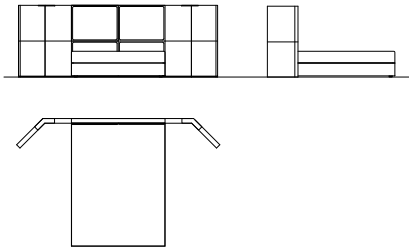

Finiture metallizzate disponibili:

MI-F50 bronzato
MI-F51 peltro
MI-F52 cromo nero

Rivestimenti disponibili:

tutti i tessuti e le pelli tranne galouchat

GN8090/160

Headboard with inclined side parts
 Suitable for mattress cm. 160×200
 Testata letto con parti laterali inclinate
 Adatto per materasso cm. 160×200
 cm. 410×48×122H

GN8090/180

Headboard with inclined side parts
 Suitable for mattress cm. 180×200
 Testata letto con parti laterali inclinate
 Adatto per materasso cm. 180×200
 cm. 430×48×122H

GN8090/200

Headboard with inclined side parts
 Suitable for mattress cm. 200×200
 Testata letto con parti laterali inclinate
 Adatto per materasso cm. 200×200
 cm. 450×48×122H

GN8091/160

Headboard without inclined side parts
 Suitable for mattress cm. 160×200
 Testata letto senza parti laterali inclinate
 Adatto per materasso cm. 160×200
 cm. 320×8×122H

GN8091/180

Headboard without inclined side parts
 Suitable for mattress cm. 180×200
 Testata letto senza parti laterali inclinate
 Adatto per materasso cm. 180×200
 cm. 340×8×122H

GN8091/200

Headboard without inclined side parts
 Suitable for mattress cm. 200×200
 Testata letto senza parti laterali inclinate
 Adatto per materasso cm. 200×200
 cm. 360×8×122H

GN8092/160

Upholstered sommier complete with slatted base
Sommier imbottito completo di rete a doghe
cm. 160×200