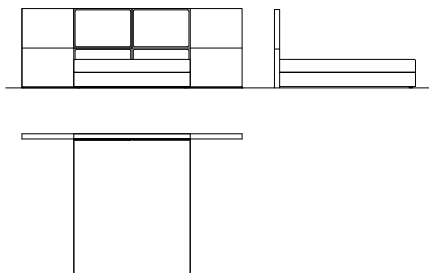

Finiture metallizzate disponibili:

MI-F50 bronzato
MI-F51 peltro
MI-F52 cromo nero

Rivestimenti disponibili:

tutti i tessuti e le pelli tranne galouchat

GN8090/160

Headboard with inclined side parts
 Suitable for mattress cm. 160×200
 Testata letto con parti laterali inclinate
 Adatto per materasso cm. 160×200
 cm. 410×48×122H

GN8090/180

Headboard with inclined side parts
 Suitable for mattress cm. 180×200
 Testata letto con parti laterali inclinate
 Adatto per materasso cm. 180×200
 cm. 430×48×122H

GN8090/200

Headboard with inclined side parts
 Suitable for mattress cm. 200×200
 Testata letto con parti laterali inclinate
 Adatto per materasso cm. 200×200
 cm. 450×48×122H

GN8091/160

Headboard without inclined side parts
 Suitable for mattress cm. 160×200
 Testata letto senza parti laterali inclinate
 Adatto per materasso cm. 160×200
 cm. 320×8×122H

GN8091/180

Headboard without inclined side parts
 Suitable for mattress cm. 180×200
 Testata letto senza parti laterali inclinate
 Adatto per materasso cm. 180×200
 cm. 340×8×122H

GN8091/200

Headboard without inclined side parts
 Suitable for mattress cm. 200×200
 Testata letto senza parti laterali inclinate
 Adatto per materasso cm. 200×200
 cm. 360×8×122H

GN8092/160

Upholstered sommier complete with slatted base
Sommier imbottito completo di rete a doghe
cm. 160×200