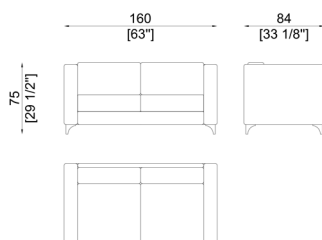

Armchair  
Poltrona

**SC1008/2P**

Two-seat sofa  
Divano due posti

**SC1008/3P**

Three-seat sofa  
Divano tre posti

**Available metal finishings:**

MI-FBR bronzed  
MI-FCN black chrome  
MI-FNS satinized nickel  
MI-FCL polished chrome