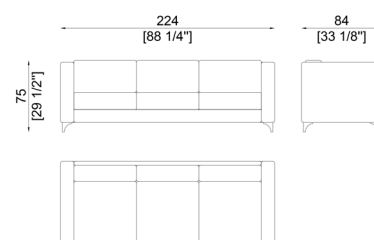

Armchair  
Poltrona

**SC1008/2P**

Two-seat sofa  
Divano due posti

**SC1008/3P**

Three-seat sofa  
Divano tre posti

**Available metal finishings:**

MI-FBR bronzed  
MI-FCN black chrome  
MI-FNS satinized nickel  
MI-FCL polished chrome