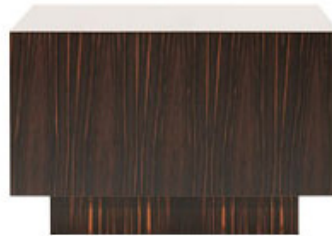

OAK

Era
SC3014
Collection: Percorsi Office Furniture
Designer: Luca Scacchetti

EN

Square coffee table in ebony or lacquered.

Structure in plywood veneered in ebony or in tanganika for the lacquered versions.

IT

Tavolino centrale quadrato in ebano o laccato.

Struttura in multistrati impiallacciato in ebano o in tanganika per le versioni laccate.

cm 70×70×45H

Available wood finishings:

MI-F05 polished black lacquered
MI-F06 satinized black lacquered
MI-F07 polished ivory lacquered
MI-F08 satinized ivory lacquered
MI-F14 polished lead grey lacquered
MI-F15 satinized lead grey lacquered
MI-F17 polished red lacquered
MI-F18 satinized red lacquered
MI-F19 polished amara ebony
MI-F20 satinized amara ebony
MI-F21 polished white (ral 9010) lacquered
MI-F22 satinized white (ral 9010) lacquered

Finiture legno disponibili:

MI-F05 laccato nero lucido
MI-F06 laccato nero satinato
MI-F07 laccato avorio lucido
MI-F08 laccato avorio satinato
MI-F14 laccato grigio piombo lucido
MI-F15 laccato grigio piombo satinato
MI-F17 laccato rosso lucido
MI-F18 laccato rosso satinato
MI-F19 ebano amara lucido
MI-F20 ebano amara satinato
MI-F21 laccato bianco (ral 9010) lucido
MI-F22 laccato bianco (ral 9010) satinato