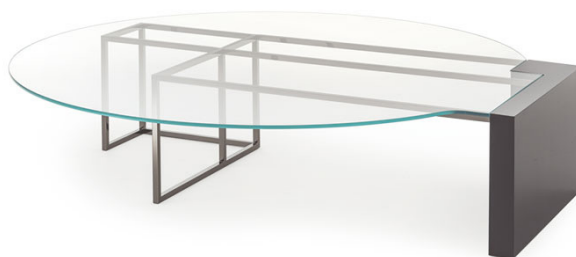

# OAK

Brera  
SC5045/PV  
Collection: Milano Collection  
Designer: Luca Scacchetti

EN

Round coffee table with base in wood and metal, extra clear glass top.

Tubular iron structure with fixing to plywood base, top in extra clear tempered glass thickness mm. 10.

IT

Tavolino centrale rotondo con base in legno e metallo, piano in vetro extra chiaro.

Struttura in tubolare di ferro con fissaggio a base in multistrati, piano in vetro temprato extra chiaro spessore mm. 10.

cm 148×140×36H

**Available wood finishings:**

MI-F05 polished black lacquered  
MI-F06 satinized black lacquered  
MI-F07 polished ivory lacquered  
MI-F08 satinized ivory lacquered  
MI-F14 polished lead grey lacquered  
MI-F15 satinized lead grey lacquered  
MI-F17 polished red lacquered  
MI-F18 satinized red lacquered  
MI-F21 polished white (ral 9010) lacquered  
MI-F22 satinized white (ral 9010) lacquered  
MI-F60 liquid bronze