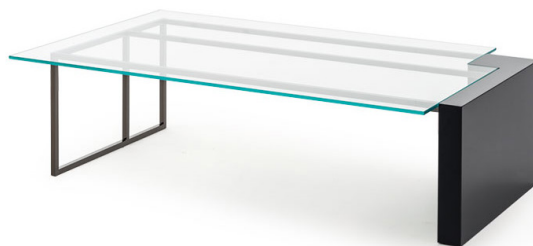

OAK

Brera
SC5046/PV
Collection: Milano Collection
Designer: Luca Scacchetti

EN

Rectangular coffee table with base in wood and metal, extra clear glass top.

Tubular iron structure with fixing to plywood base, top in extra clear tempered glass thickness mm. 10.

IT

Tavolino centrale rettangolare con base in legno e metallo, piano in vetro extra chiaro.

Struttura in tubolare di ferro con fissaggio a base in multistrati, piano in vetro temprato extra chiaro spessore mm. 10.

cm 126×80×36H

Available wood finishings:

MI-F05 polished black lacquered
MI-F06 satinized black lacquered
MI-F07 polished ivory lacquered
MI-F08 satinized ivory lacquered
MI-F14 polished lead grey lacquered
MI-F15 satinized lead grey lacquered
MI-F17 polished red lacquered
MI-F18 satinized red lacquered
MI-F21 polished white (ral 9010) lacquered
MI-F22 satinized white (ral 9010) lacquered
MI-F60 liquid bronze